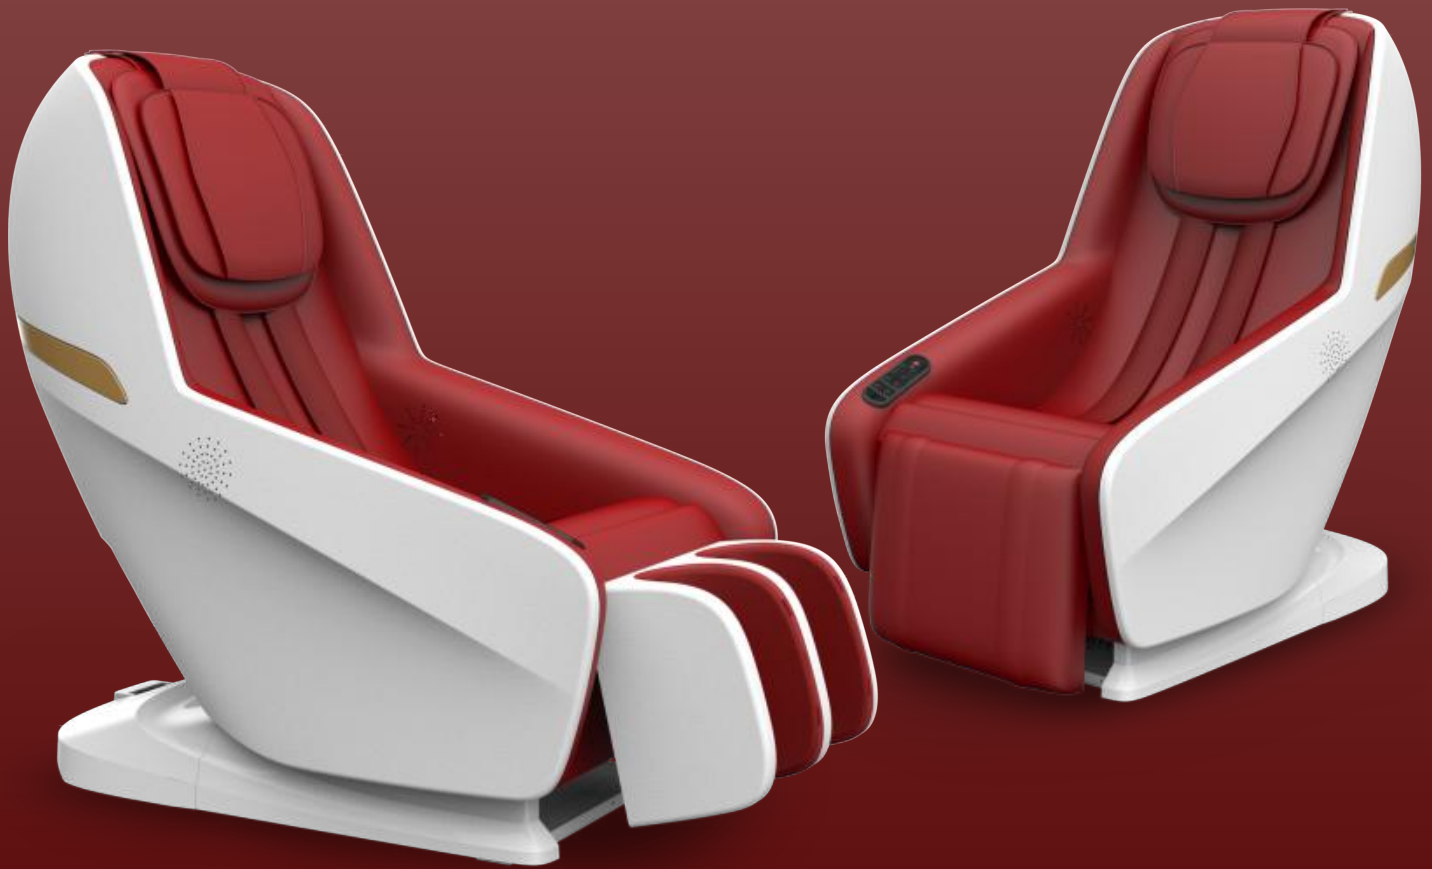

Massage brings different enjoyment
with the help of high-quality audio

L1210xW650xH1040 mm

Yuxiu massage chair

MA6201

Massage chair parameters

Product model	MA6201	Package size	L1235xW690xH880 mm
Rated power	80W	Flat size	L1420xW650xH780 mm
Rated voltage	220V	Standing size	L1210xW650xH1040 mm
Rated frequency	50-60HZ	Net weight/Gross weight	48/58 Kg
Product color	Chinese red、blue dream		

Yuxiu mini massage chair

At ease wonderful

- ◆ Ultra long SL shaped curved guide rail (120cm)
- ◆ High-quality audio
- ◆ C shaped floating cradle design
- ◆ Zero-gravity massage experience
- ◆ Whole body soft air pressure massage
- ◆ Intelligent program
- ◆ Multi-dimensional manipulator
- ◆ Leg massage
- ◆ Zero against the wall

Two styles new to market

Yuxiu massage chair is the company's research and development center to create a small massage chair for young people. Different from the bulky massage chair, she integrated installation design, unpacking can be directly used. At the same time, the fuselage can achieve C-shaped curve movement, so that it can be used against the wall, flexible and does not take up space, suitable for the needs of modern urban life. Its interior is equipped with a variety of professional massage procedure, although the volume of small function can be many.

Multi-dimensional manipulator of machine city automation structure simulates manual massage under the command of CPU, with SL shaped guide rail, massage is more in pace.

Leg massage

Calf air bag massage promotes blood circulation and relaxes body and mind from bottom to top